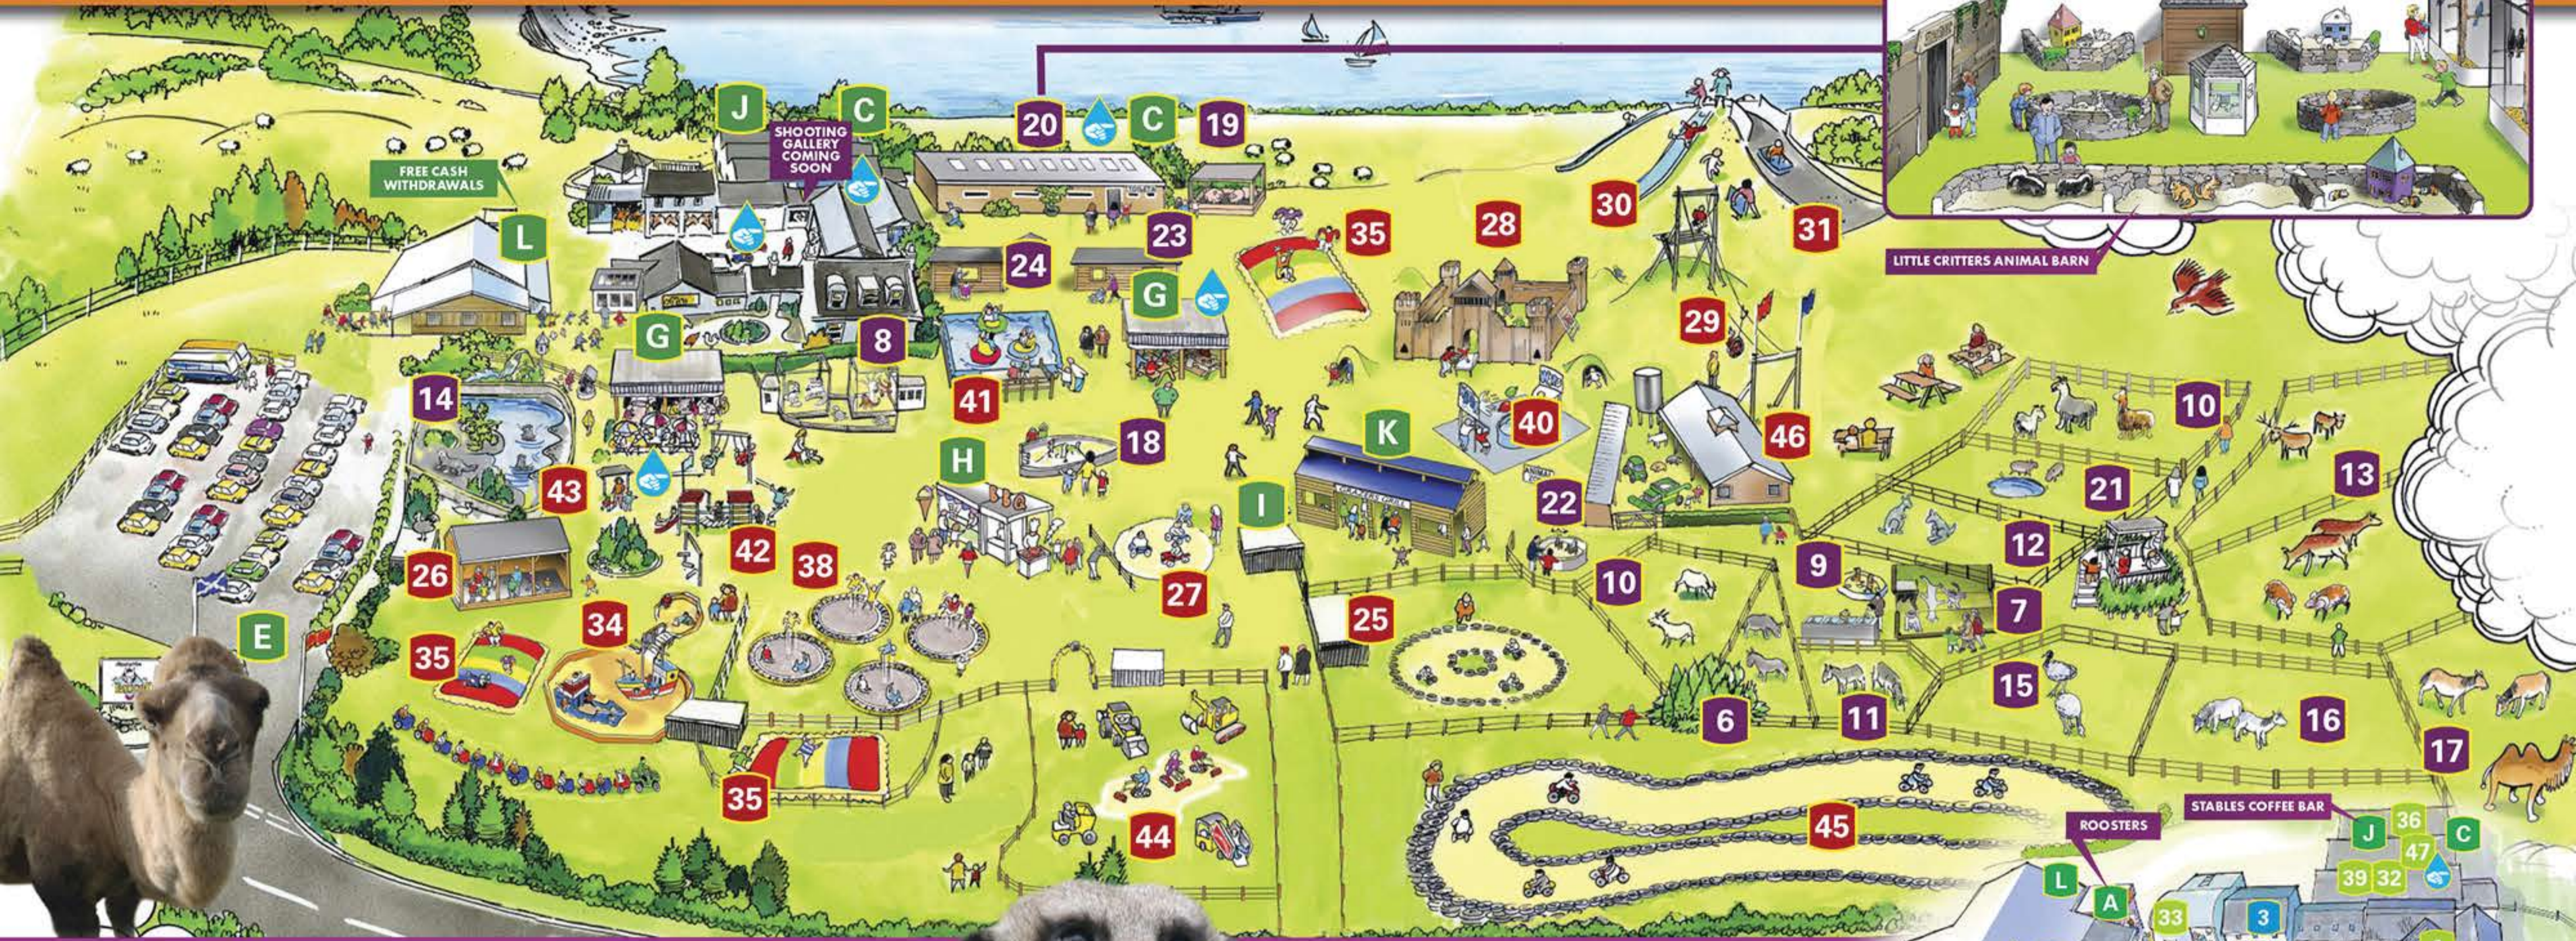

FIND YOUR FUN!

Check out www.headsofayrfarmpark.co.uk for event updates and opening times!

OUTDOOR ANIMAL ZONE

- | | |
|---|--|
| 4 Monkeys | 16 Miniature Horses |
| 6 Miniature Donkeys | 17 Camelids - Guanacos, Llamas & Camel |
| 7 Lemurs | 18 Meerkats |
| 8 Squirrel Monkeys, Lemurs, Giant Tortoises & Rabbits | 19 Pig Sty |
| 9 Prairie Dogs | 20 Little Critters Animal Barn |
| 10 Goats | 21 Tapir |
| 11 Poitou Donkeys | 22 Skunks |
| 12 Wallabies | 23 Raccoons |
| 13 Fallow Deer | 24 Fennec Foxes |
| 14 Asian Otters | |
| 15 Emu | |

OUTDOOR ACTIVITY ZONE

- | | |
|--------------------------------|-----------------------|
| 25 Kid's Quad Bikes | 38 Trampolines |
| 26 Quad n' Barrel Ride Station | 40 Water Wars |
| 27 Electric Quads | 41 Bumper Boats |
| 28 Camelot Castle | 42 Playpark |
| 29 Aerial Slide | 43 Quacky Races |
| 30 Slides | 44 Digger World |
| 31 Ringo Sledging | 45 Adult's Quad Bikes |
| 34 Buccaneer Bay | 46 Farmers Yard |
| 35 Jumping Pillows | |
| 37 Electric Tractors | |

MUST DO!

- | | |
|------------------------|--------------------|
| 45 Quad Bikes | 39 Fowl Play |
| 26 Quad n' Barrel Ride | 35 Jumping Pillows |
| 29 Aerial Slide | 40 Water Wars |
| 32 Super Diggers | 41 Bumper Boats |

MUST SEE!

- | | |
|----------------|-----------|
| 4 Monkeys | 21 Tapir |
| 9 Prairie Dogs | 22 Skunks |
| 18 Meerkats | |

FARMERS YARD

WE ARE OPEN 7 DAYS A WEEK EASTER TILL OCTOBER 10AM-5PM LAST ENTRANCE 4PM